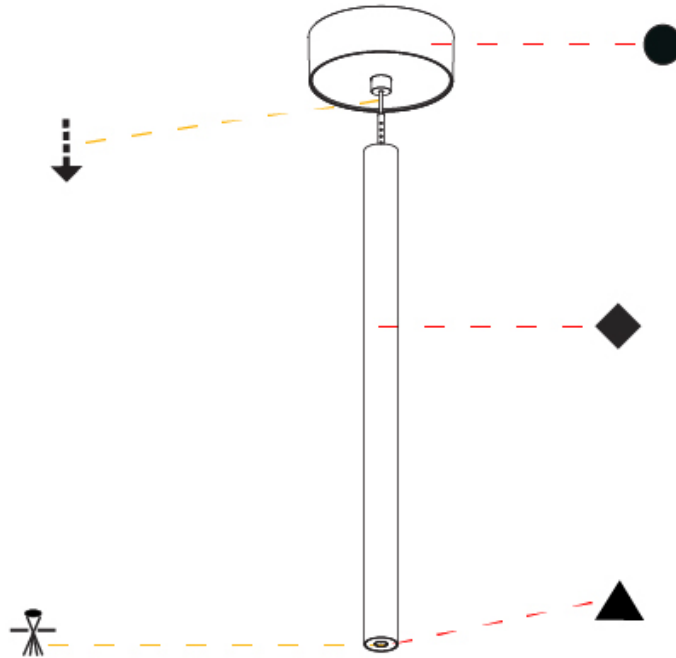

Shape: Cylinder
 Diameter (mm): 28
 Diameter (in): 1 1/8
 Height (mm): 150
 Height (in): 5 7/8
 Max. Overall Height (mm): 2150
 Max. Overall Height (in): 84 3/8
 Light Distribution: Downlight
 Weight (kg): 0.422
 Weight (lbs): 0.93
 Fixture Finish: [SSR / BKV / CWI / CRY / HAB / UFT / ITA / RUA / FTG / MYG / LOD / PUS / FRO / FUP / KIA / POP / BLS / SPG / MEY / GOH / GUM / CHC / COM / ABZ / JAG / OBR / MOS / ROR](#)
 Fixture Material: Aluminum
 Cable Details: [2000mm or 4000mm Black Cable](#)

Shape: Cylinder
 Diameter (mm): 28
 Diameter (in): 1 1/8
 Height (mm): 450
 Height (in): 17 11/16
 Max. Overall Height (mm): 2450
 Max. Overall Height (in): 96 7/16
 Light Distribution: Downlight
 Weight (kg): 0.504
 Weight (lbs): 1.11
 Fixture Finish: [SSR / BKV / CWI / CRY / HAB / UFT / ITA / RUA / FTG / MYG / LOD / PUS / FRO / FUP / KIA / POP / BLS / SPG / MEY / GOH / GUM / CHC / COM / ABZ / JAG / OBR / MOS / ROR](#)
 Fixture Material: Aluminum
 Cable Details: [2000mm or 4000mm Black Cable](#)

OPTICAL

Optic°: [24 / 32 / 34 / 55 / 58](#)

RATINGS AND CERTIFICATIONS

Certified By: Certified for North American Standards
 IP rating: IP20

HANGOVER PLUG MONOPOINT SURFACE CANOPY SUSPENSION

A30846-

PROJECT
TYPE
SPECIFIER
QUANTITY
DATE