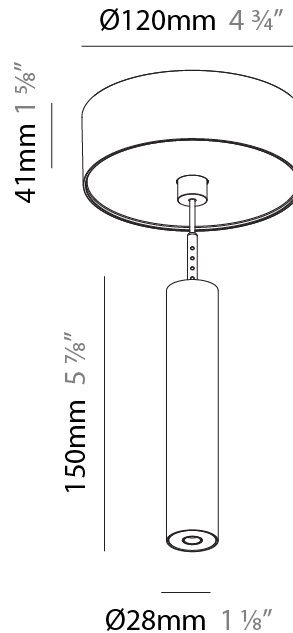

GENERAL

Series: Hangover
Subseries: Hangover Plug Monopoint Surface Canopy
Brand: Prolight
Division: Architectural
Mounting Type: Suspension
Mounting Location: Ceiling
Subcategory: Pendant

PHYSICAL

Shape: Cylinder
Diameter (mm): 28
Diameter (in): 1 1/8
Height (mm): 150
Height (in): 5 7/8
Max. Overall Height (mm): 2150
Max. Overall Height (in): 84 3/8
Light Distribution: Downlight
Weight (kg): 0.422
Weight (lbs): 0.93
Fixture Finish: [SSR / BKV / CWI / CRY / HAB / UFT / ITA / RUA / FTG / MYG / LOD / PUS / FRO / FUP / KIA / POP / BLS / SPG / MEY / GOH / GUM / CHC / COM / ABZ / JAG / OBR / MOS / ROR](#)
Fixture Material: Aluminum
Cable Details: [2000mm or 4000mm Black Cable](#)

ELECTRICAL

Lamp Type: LED (Zhaga Standard)
Input Wattage (W): 6.6
Total Output Wattage (W): 6
Dimming: Tri-Mode (Non-Dimming and Phase Dimming (120Vac only) and 0-10V Dimming)
Driver Included: Yes
Driver Location: External
Driver Type: Constant Current - Universal
Driver Class: Class 2
Housing: ENCP3 w/Quick Connect
Input Voltage (V): 120 - 277
Constant Current (MA): 500

LED

Number of LEDs: 1
Color Temperature (°K): [2700 / 3000 / 4000](#)
Max. Delivered Lumen (lm): 330 / 360 / 380
CRI: >90 CRI
Efficiency (%): 86
Lamp Life (hrs): 50000
Upon Request: ***3500K available in minimum quantities (larger quantities upon request)

OPTICAL

Optic°: [24 / 32 / 34 / 55 / 58](#)

RATINGS AND CERTIFICATIONS

Certified By: Certified for North American Standards
IP rating: IP20